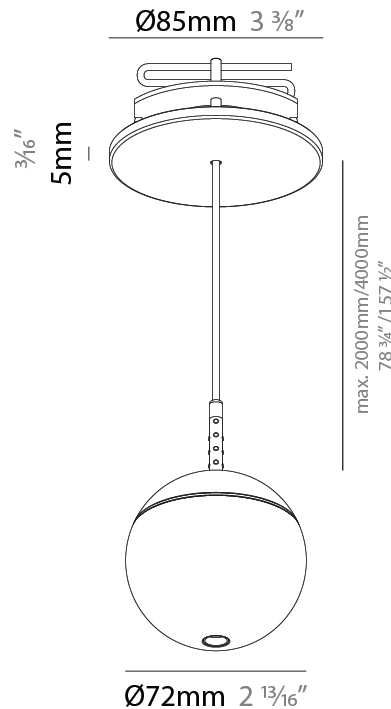

ELECTRICAL

Lamp Type: LED (Zhaga Standard)
Input Wattage (W): 6.6
Total Output Wattage (W): 6
Dimming: Tri-Mode (Non-Dimming and Phase Dimming (120Vac only) and 0-10V Dimming)
Driver Included: Yes
Driver Location: External
Driver Type: Constant Current - Universal
Driver Class: Class 2
Housing: ENCP3 w/Quick Connect
Input Voltage (V): 120 - 277
Constant Current (MA): 500

LED

Number of LEDs: 1
Color Temperature (°K): 2700 / 3000 / 4000
Max. Delivered Lumen (lm): 270 / 290 / 310
CRI: >90 CRI
Efficiency (%): 60
Lamp Life (hrs): 50000

OPTICAL

Optic°: 55

RATINGS AND CERTIFICATIONS

Certified By: Certified for North American Standards www.zaneen.com

Applying international specifications by adding 'INT' at the end of the existing Model #. For assistance on 'custom' specifications, contact zteam@zaneen.com. In a constant effort to supply the best product, we reserve the right to change specifications or materials without notice. The most recent specification sheets are found at zaneen.com

PROJECT
TYPE
SPECIFIER
QUANTITY
DATE