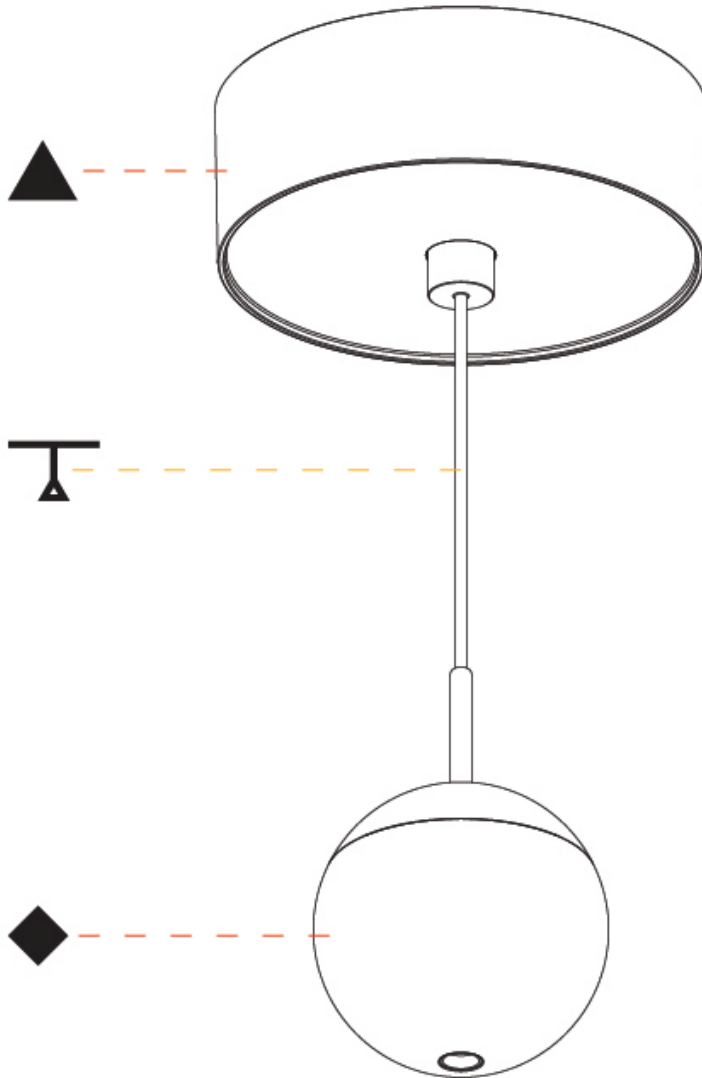

SNOOKER MONOPOINT SURFACE CANOPY SUSPENSION

A30827-

PROJECT
TYPE
SPECIFIER
QUANTITY
DATE

A